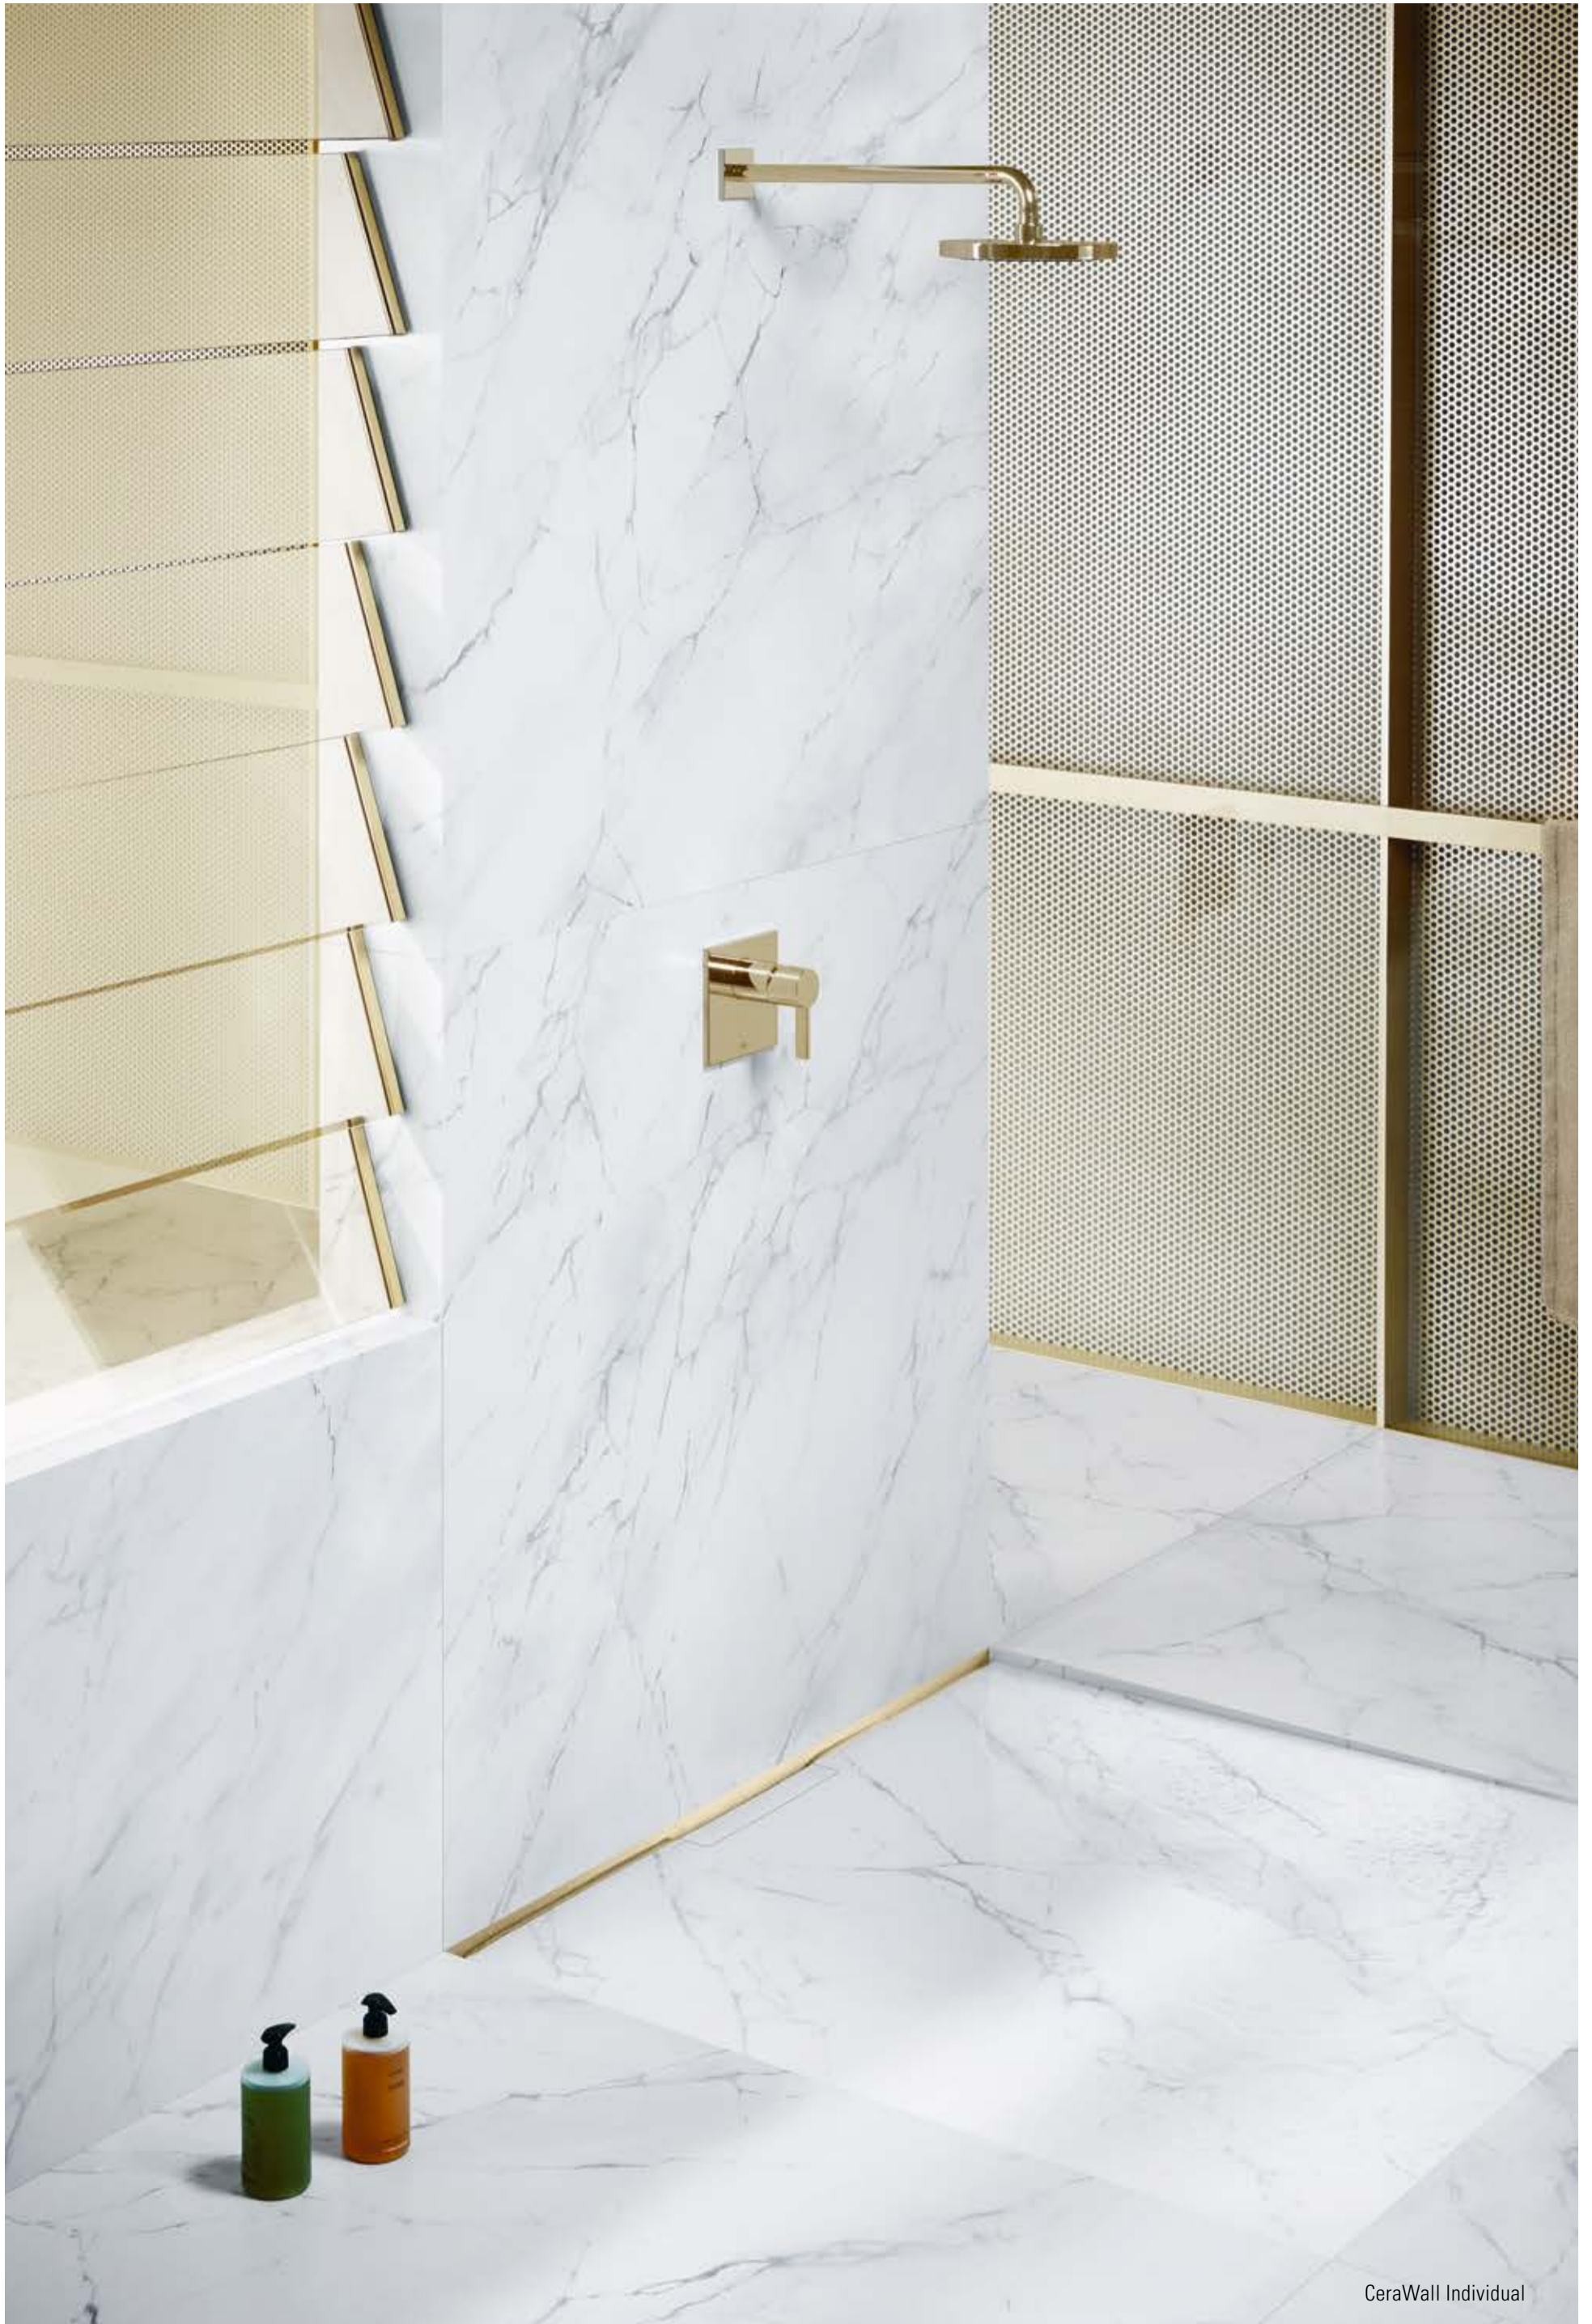

CeraWall Individual