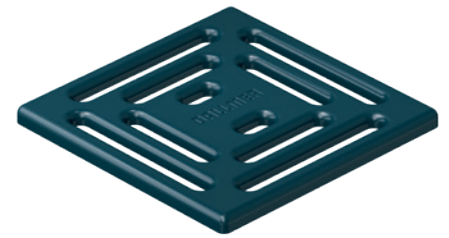

The new gratings are also available in two sizes: 100 × 100 mm and 120 × 120 mm.

100 × 100 mm

120 × 120 mm

The DallDrain system family

The DallDrain system family offers everything you need for an easy-to-install, highly flexible floor drain. It is based on three drain bodies which can be freely combined with different gratings.

120 × 120 mm
Art. no. 518286

**RAL 7022
Umbra grey**

100 × 100 mm
Art. no. 518101

120 × 120 mm
Art. no. 518279

**RAL 5008
Grey blue**

100 × 100 mm
Art. no. 518057

120 × 120 mm
Art. no. 518224

**RAL 5020
Ocean blue**