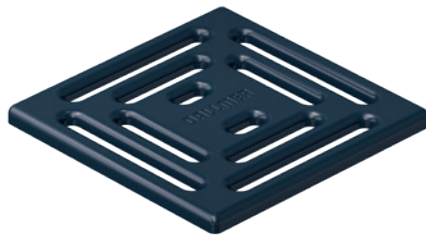

**RAL 5008
Grey blue**

100 × 100 mm
Art. no. 518057

120 × 120 mm
Art. no. 518224