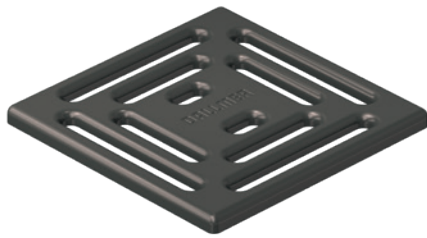

**RAL 7022
Umbra grey**

100 × 100 mm
Art. no. 518101

120 × 120 mm
Art. no. 518279